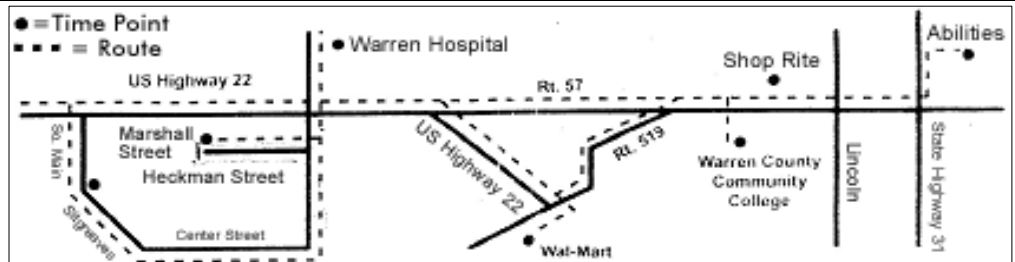

Highlighted Timepoints (beginning at 8:00 pm) Only Operate on Tuesday

To Phillipsburg							
Abilities	Rt. 57 & Lincoln	Washington Shop Rite	County College	WalMart	S. Main & Sitgreaves	Marshall Street	Warren Hospital
7:00 AM	7:04 AM	7:07 AM	7:10 AM	7:22 AM	7:37 AM	7:42 AM	7:45 AM
8:00 AM	8:04 AM	8:07 AM	8:10 AM	8:22 AM	8:37 AM	8:42 AM	8:45 AM
9:00 AM	9:04 AM	9:07 AM	9:10 AM	9:22 AM	9:37 AM	9:42 AM	9:45 AM
10:00 AM	10:04 AM	10:07 AM	10:10 AM	10:22 AM	10:37 AM	10:42 AM	10:45 AM
11:00 AM	11:04 AM	11:07 AM	11:10 AM	11:22 AM	11:37 AM	11:42 AM	11:45 AM
12:00 PM	12:04 PM	12:07 PM	12:10 PM	12:22 PM	12:37 PM	12:42 PM	12:45 PM
1:00 PM	1:04 PM	1:07 PM	1:10 PM	1:22 PM	1:37 PM	1:42 PM	1:45 PM
2:00 PM	2:04 PM	2:07 PM	2:10 PM	2:22 PM	2:37 PM	2:42 PM	2:45 PM
3:00 PM	3:04 PM	3:07 PM	3:10 PM	3:22 PM	3:37 PM	3:42 PM	3:45 PM
4:00 PM	4:04 PM	4:07 PM	4:10 PM	4:22 PM	4:37 PM	4:42 PM	4:45 PM
5:00 PM	5:04 PM	5:07 PM	5:10 PM	5:22 PM	5:37 PM	5:42 PM	5:45 PM
6:00 PM	6:04 PM	6:07 PM	6:10 PM	6:22 PM	6:37 PM	6:42 PM	6:45 PM
7:00 PM	7:04 PM	7:07 PM	7:10 PM	7:22 PM	7:37 PM	7:42 PM	7:45 PM
8:00 PM	8:04 PM	8:07 PM	8:10 PM	8:22 PM	8:37 PM	8:42 PM	8:45 PM
9:00 PM	9:04 PM	9:07 PM	9:10 PM	9:22 PM	9:37 PM	9:42 PM	9:45 PM

Hair & Nail Studio
Complete Hair & Nail Care
(Barbers)
Hair Stylist
42 East Washington Ave
Washington, NJ 07882
(908) 835-1222
PLEASE CALL FOR APPOINTMENT

HOLLYWOOD NAILS
Professional Nail care
217 West Washington Ave
Washington, NJ 07882
(908) 835-1222
Mon - Fri: 10 am - 6 pm
Sat: 9 am - 7 pm
Sun: 11 am - 5 pm

HAIR BLOCK
217 West Washington Avenue
Washington, NJ 07882
(908) 835-1222
2nd & 3rd Floor (also open on 4th)
15 (Lancaster Avenue) Philadelphia, PA 19102
(610) 576-2200 fax (610) 576-1733 www.hairblock.com

Ladybugs
Gift Boutique
905-659-3115
"We've got all your gift giving needs covered!"
Precious and Custom Jewelry, Soap, Stationery, Handbags, Totebag, Frames, Cards, and more!
500 hours Washington 11th (corner Turn J)
Ladybugs 9 Broad Street, Washington, NJ

Lost Ladies Cafe
Cafe & Bar
1731 North 2nd Ave
Washington, NJ 07882
Phone: 908-835-1222
Fax: 908-835-1222

WASHINGTON MINER
Bottles 21 & 27
Washington, NJ
Tel: 908-835-3059
Fax: 908-835-3059

Warren County Discount Liquors
280 W. Washington Ave
Washington, N.J. 07882
"We Can Pour The World To Your Glass"
THE AREA'S LARGEST SELECTION OF LIQUORS, BEER & FINE WINES

SENSATIONS
Salon & Spa
JoAnn Lovdatz
200 West Street, Washington, NJ 07882

Best Wireless
Authorized Agent
14 West Washington Road
Washington, NJ 07882
Phone: 908-835-2555
Fax: 908-835-2556

DHL GREGORY ZIPP
INTERNATIONAL SHIPPING
10 W WASHINGTON AVE
WASHINGTON, NJ 07882
(908) 835-1222

MARK I VIDEO

WASHINGTON ANTIQUE CENTER
LONG VALLEY ANTIQUES
400 West Washington Ave
Washington, NJ 07882
(908) 835-1222
Long Valley, NJ 07843
(908) 835-1222