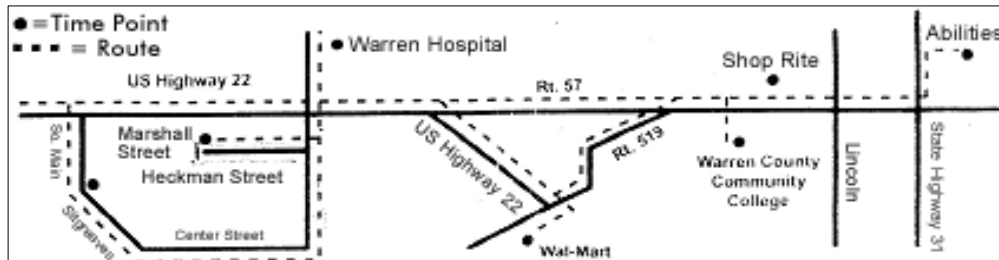

Saturday Service		Phillipsburg - Washington Shuttle Only To Washington				Saturday Service	
Warren Hospital	Marshall Street	S. Main & Sitgreaves	WalMart	County College	Washington Shop Rite	Rt. 57 & Lincoln	Abilities
9:00 AM	9:03 AM	9:06 AM	9:23 AM	9:38 AM	9:41 AM	9:43 AM	9:48 AM
11:00 AM	11:03 AM	11:06 AM	11:23 AM	11:38 AM	11:41 AM	11:43 AM	11:48 AM
1:00 PM	1:03 PM	1:06 PM	1:23 PM	1:38 PM	1:41 PM	1:43 PM	1:48 PM
3:00 PM	3:03 PM	3:06 PM	3:23 PM	3:38 PM	3:41 PM	3:43 PM	3:48 PM

COMPUTER R2

Hardware & Software Troubleshooting
Service • Repair • Upgrade
Custom Designed Solutions

700 Washington Ave
Washington, NJ 07882

Tim Marchese
Phone: (908) 889-7127
Fax: (908) 889-8877

Saturday Service		Phillipsburg - Washington Shuttle Only To Phillipsburg				Saturday Service	
Abilities	Rt. 57 & Lincoln	Washington Shop Rite	County College	WalMart	S. Main & Sitgreaves	Marshall Street	Warren Hospital
10:00 AM	10:04 AM	10:07 AM	10:10 AM	10:22 AM	10:37 AM	10:42 AM	10:45 AM
12:00 PM	12:04 PM	12:07 PM	12:10 PM	12:22 PM	12:37 PM	12:42 PM	12:45 PM
2:00 PM	2:04 PM	2:07 PM	2:10 PM	2:22 PM	2:37 PM	2:42 PM	2:45 PM
4:00 PM	4:04 PM	4:07 PM	4:10 PM	4:22 PM	4:37 PM	4:42 PM	4:45 PM

CPA

DENISE WRIGHT
Certified Public Accountant
100 5th Place
Washington, New Jersey 07882-0317
908-889-8860
E-mail: denisewright@cpa.com
www.denisewrightcpa.com

Hours: Service 8:00 - 5:00 Wednesday 9 - 3, Thursday 9 AM - 3
Help 8:00 - 4:00 Saturday 9 - 2, Sunday & Holiday Closed

Creations Unlimited
HAIR & NAIL SALON

21 Route 31 South, Washington, NJ • (908) 689-2403

gi good impressions

More Than
Printing, Copying & Mailing...

Parosh (peter)

S.L.N. News Dollar Store

21W Washington Av
Washington NJ 07882
Phone/Fax: 908-689-2880

Corporate & Personal

Eastoni

PAINTING FOR HOME

10 E. Washington Ave
Washington, NJ
(908) 689-8477 TONY STRILLACCI

GLOBAL AG ASSOCIATES, INC.
310 East Washington Avenue
Washington, NJ 07882

Kate Hayford
Store Manager

Phone: (908) 689-1252 Fax: (908) 689-9450

Cuts by Cathy

518 E. Washington Ave., Washington, NJ 07882
Hair & Nail Care for the Entire Family
Experience is the key to my success.

(908) 835-0200

CATHY
Stylist

Guy's Auto Service Inc.

REPAIRS • TIRES • SERVICE
- 30 Years of Service -

317 W. Washington Ave.
Washington, New Jersey 07882 (908) 689-9719

Elizabeth Gibson, NASM, RTS
Owner

GIBSON'S GYM

75 East Washington Ave
Washington, NJ 07882

908-689-8733
Fax: 908-689-0373

REAL ESTATE AND MUCH MUCH MORE

FULL FINANCIAL REALTY

JEANNIE LIUNSD
REALTOR

1000
689-4444

1000
689-4444

1000
689-4444

www.fullfinancialrealty.com

JEREMY W HEAD
Phone: (908) 689-0483

Dave's FRIENDLY SERVICE

Quality Automotive Repair
FAX 908-889-1922

289 W. Washington Ave
Washington, NJ 07882

Washington Cycle Works

21 Route 31 South • Washington, NJ 07882
(908) 835-0442